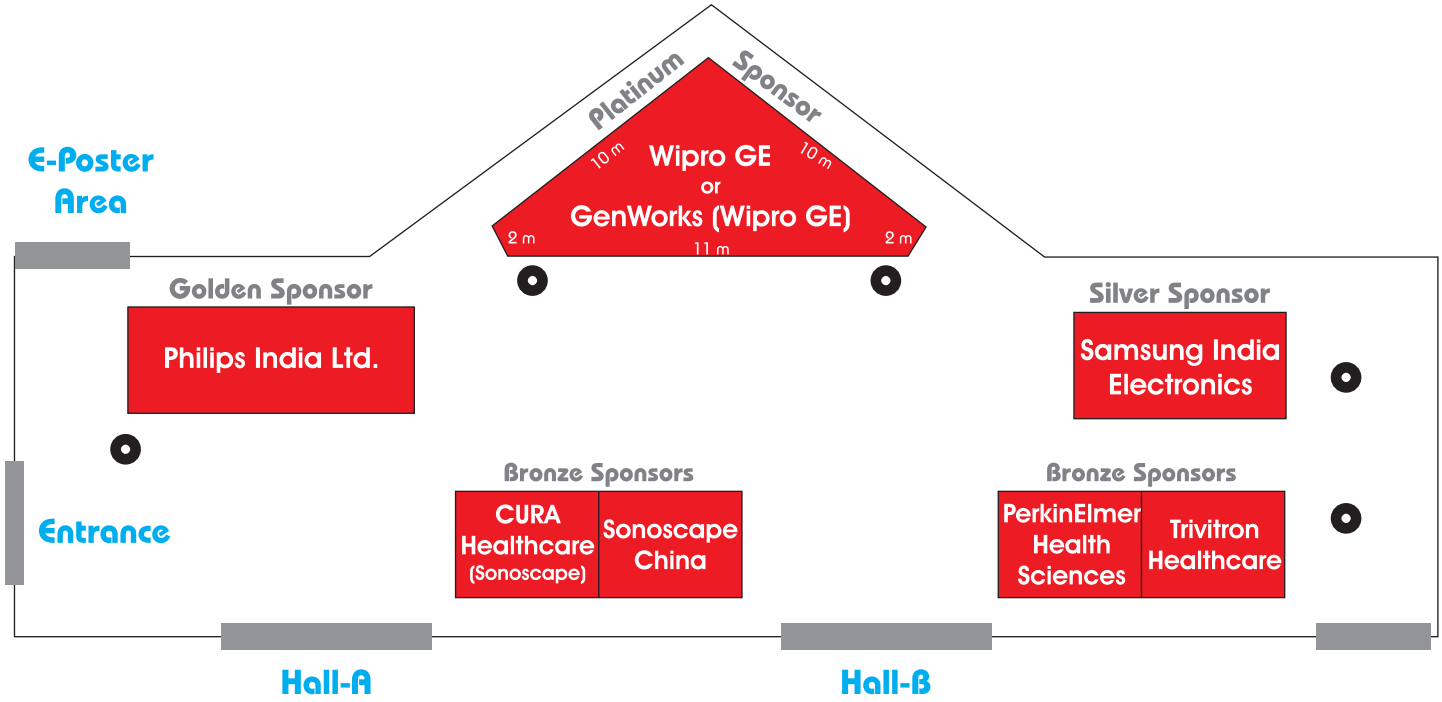

Trade Layout

Foyer (Prime location)

Hall 3 (Exhibition area)

Stall No	Size
Golden Sponsor	10m x 4m (32.5' x 13')
Silver Sponsors	8m x 4m (26' x 13')
Bronze Sponsors	5m x 4m (16' x 13')
1 - 24	3m x 3m (10' x 10')
25 - 34, 44	2m x 2m (6.5' x 6.5')
35 - 43	2m x 1m (6.5' x 3.25')

E-Poster Area

- Blocked
- Available

*Not to scale