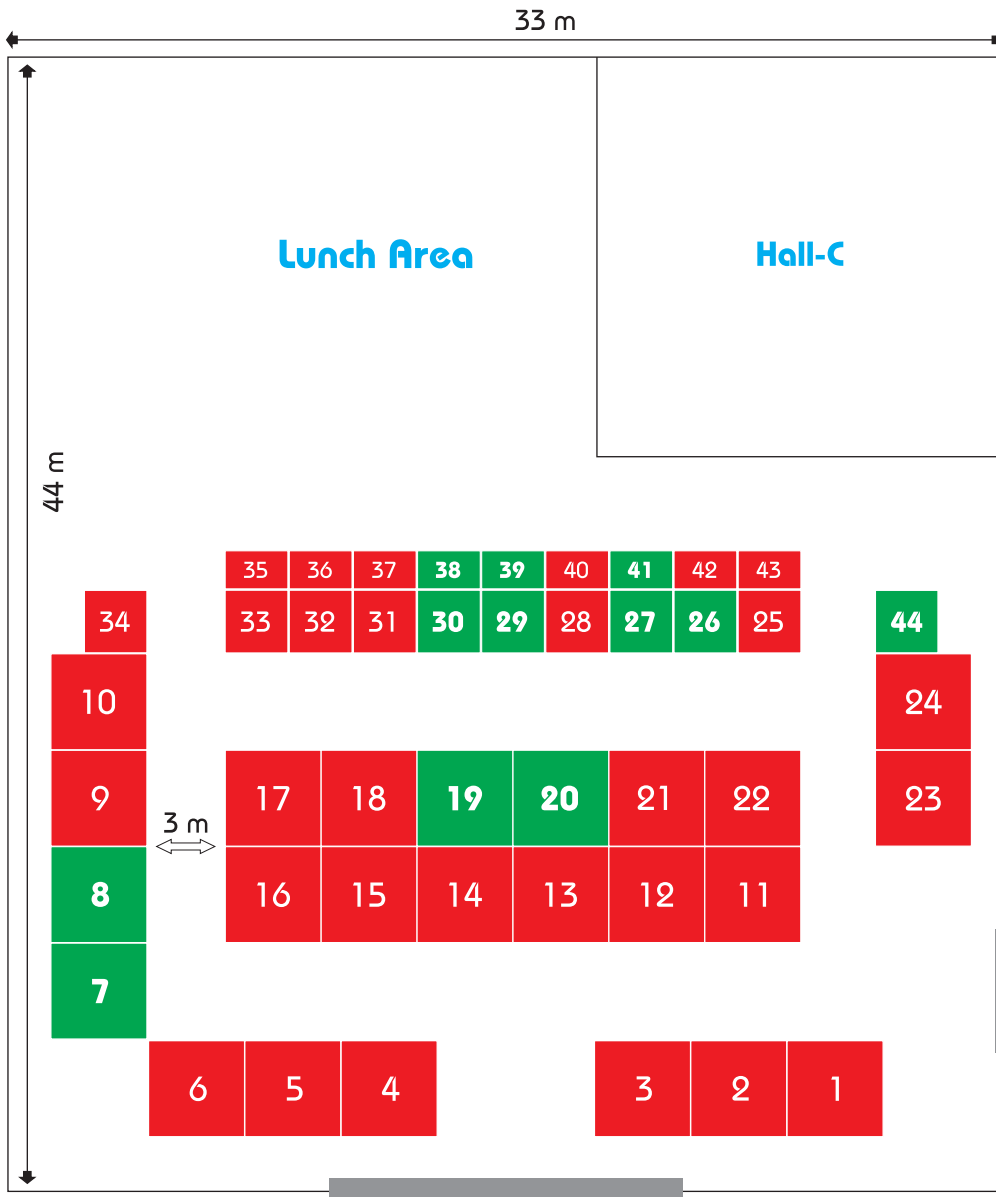

Trade Layout

Foyer (Prime location)

Hall 3 (Exhibition area)

Stall No	Size
Golden Sponsor	10m x 4m (32.5' x 13')
Silver Sponsors	8m x 4m (26' x 13')
Bronze Sponsors	5m x 4m (16' x 13')
1 - 24	3m x 3m (10' x 10')
25 - 34, 44	2m x 2m (6.5' x 6.5')
35 - 43	2m x 1m (6.5' x 3.25')

E-Poster Area

- Blocked
- Available

*Not to scale